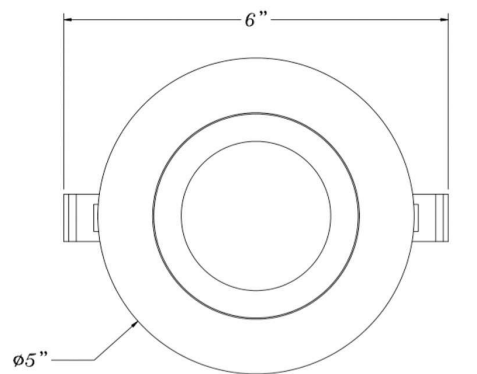

GIMBAL DOWNLIGHT

GIMBAL DOWNLIGHT

09 WATTS

PRODUCT SPECIFICATION:

Color Temperature: 5000K

CRI: >80

Lumen: 540LM

Input Power: 09W