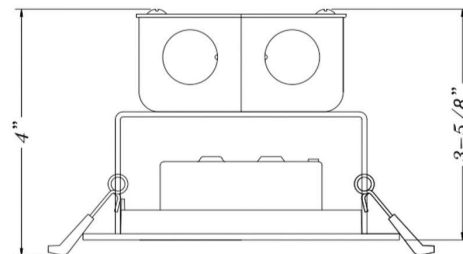

Input Voltage: 120V-277V

Dimmable: Yes

Base: Led Integrated

Material:

Housing Color: Painting White with Acrylic

Waterproof Rating: (IP64)

Lifespan: 50000 Hours

CHART: