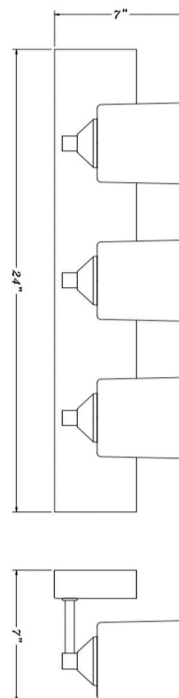

LED VANITY LAMP

LED VANITY LAMP

25 WATTS

PRODUCT SPECIFICATION:

Color Temperature: 3000K

CRI: >80

Lumen: 1600LM

Input Power: 25W

Input Voltage: 120V-277V

Dimmable: yes

Base: Led Integrated

Material: Steel with Glass

Housing Color: Brushed Nickel with opal glass

Waterproof Rating: (IP64)

Lifespan: 50000 Hours

CHART: