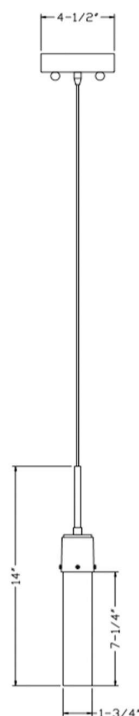

### PRODUCT SPECIFICATION:

**Color Temperature:** 3000K

**CRI:** >80

**Lumen:** 400LM

**Input Power:** 08W

**Input Voltage:** 120V-277V

**Dimmable:** Yes

**Base:** Led Integrated

### CHART: