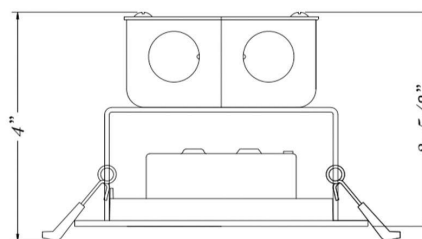

GIMBAL DOWNLIGHT

GIMBAL DOWNLIGHT

12 WATTS

PRODUCT SPECIFICATION:

Color Temperature: 3000K

CRI: >80

Lumen: 750LM

Input Power: 12W

Input Voltage: 120V-277V

Dimmable: Yes

Base: Led Integrated

Material:

Housing Color: Painting White with Acrylic

Waterproof Rating: (IP64)

Lifespan: 50000 Hours

CHART: