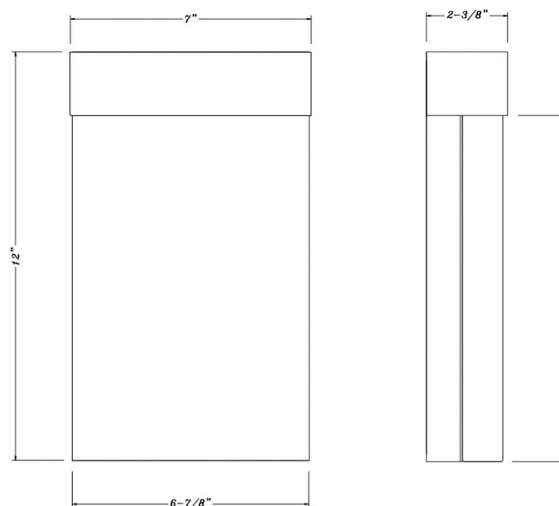

Input Voltage: 120V-277V

Dimmable: No

Base: Led Integrated

Material: Aluminum with Glass

Housing Color: Textured Black with Bubble Glass

Waterproof Rating: (IP64)

Lifespan: 50000 Hours

CHART: