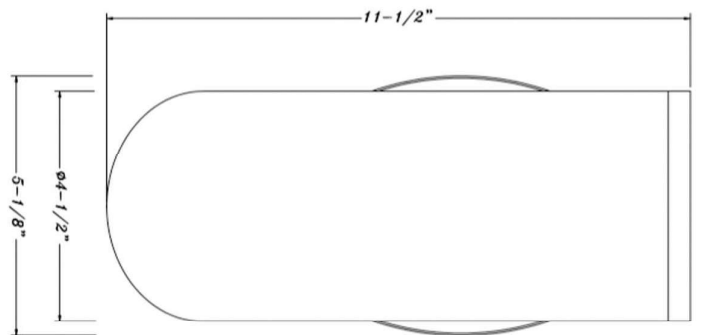

Input Voltage: 120V-277V

Dimmable: Yes

Base: Led Integrated

Material: Aluminum with Acrylic

Housing Color: Painting White with Acrylic

Waterproof Rating: (IP64)

Lifespan: 50000 Hours

CHART: