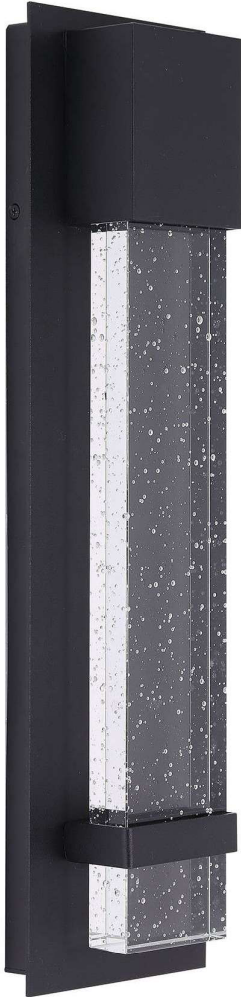

LED OUTDOOR WALL LAMP

LED OUTDOOR WALL LAMP

11.5 WATTS