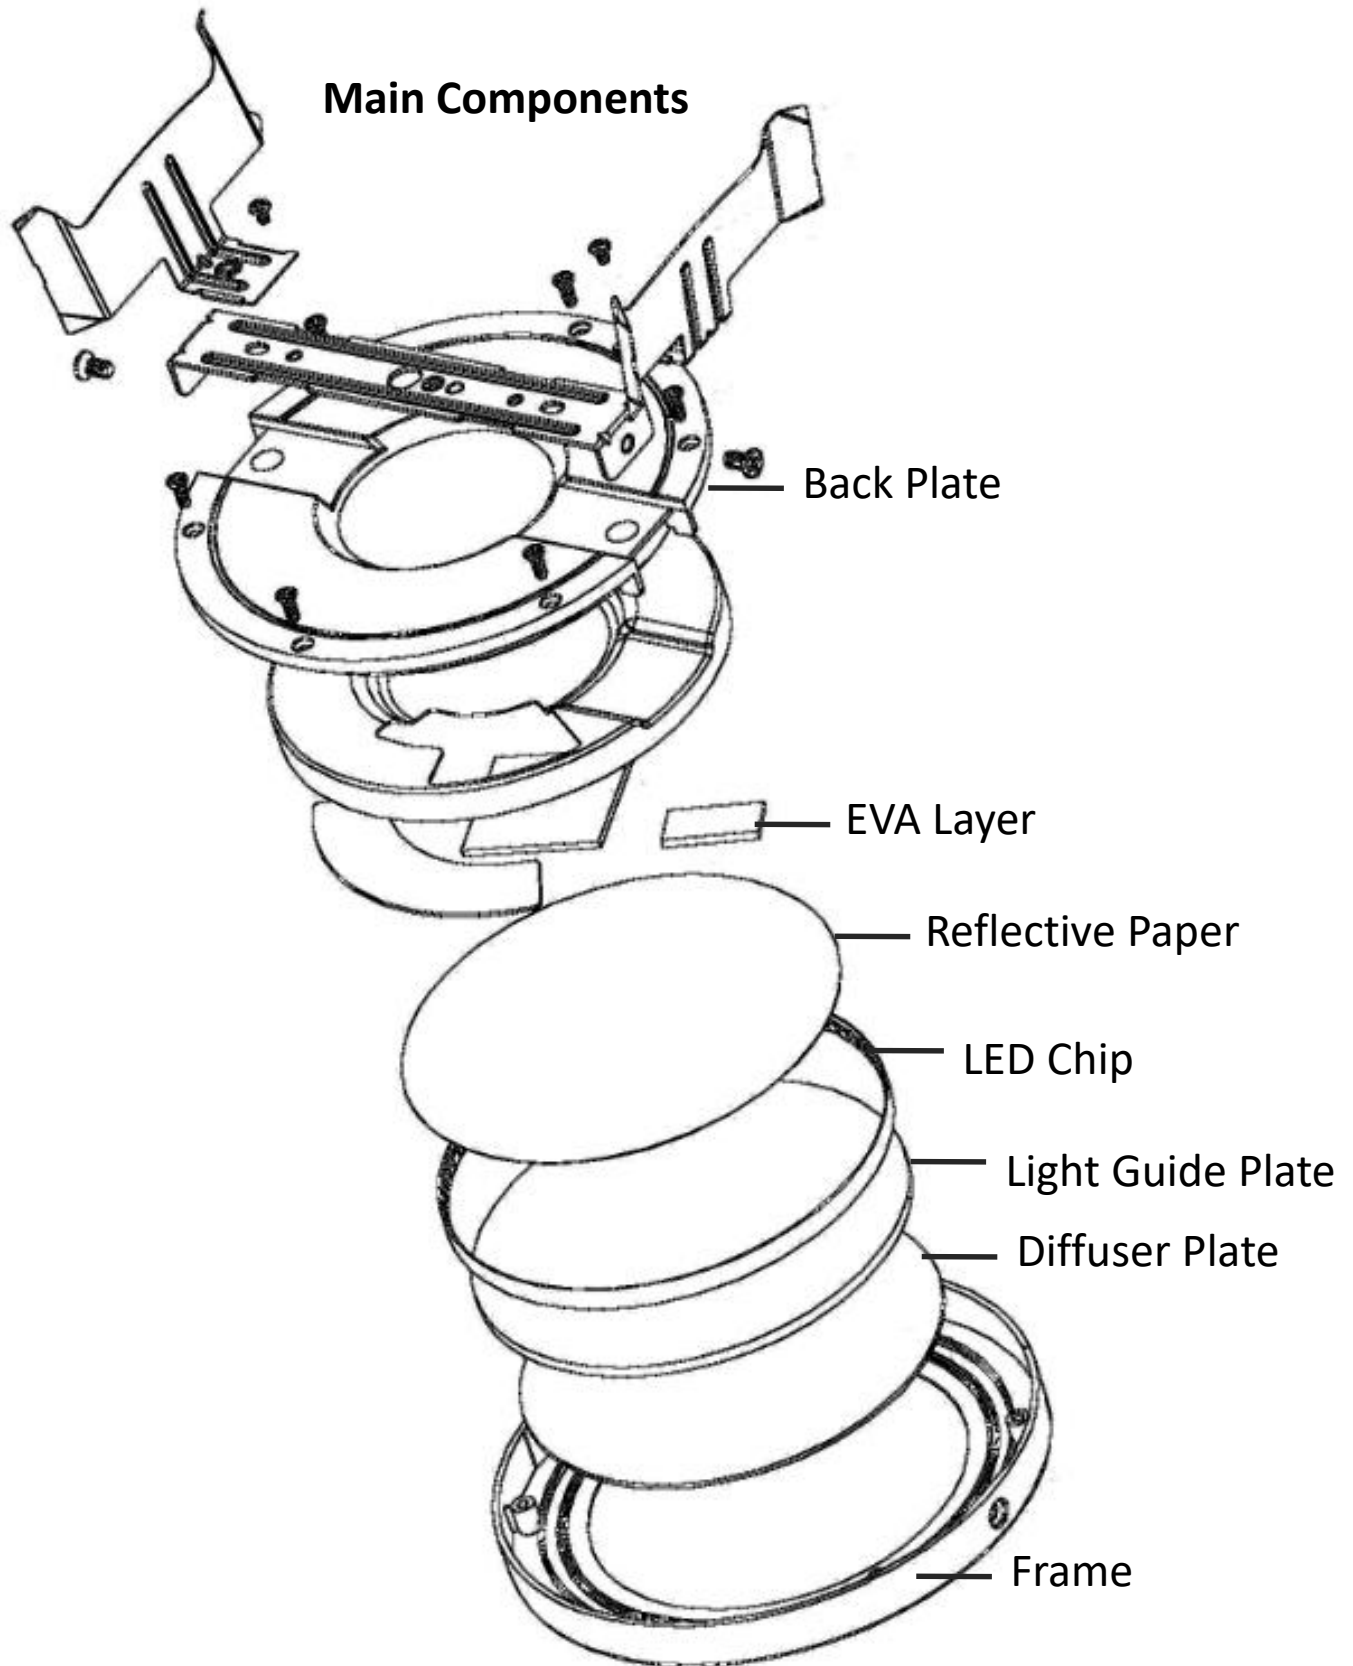

CCT Range: WW: 2800-3100K, NW: 3900-4100K, PW: 4700-5000K

Dimensions

Light Distribution Curve

Features

- High Quality SMD2835 LED Chip
- Long Lifespan: >30,000 Hrs
- High-tech Optical Design
- Environmental friendly, no mercury, no pollution
- Quick Lightening, no strobe

Ultra Slim **LED Panel Lights**

Ultra Slim LED Panel Lights

Product View