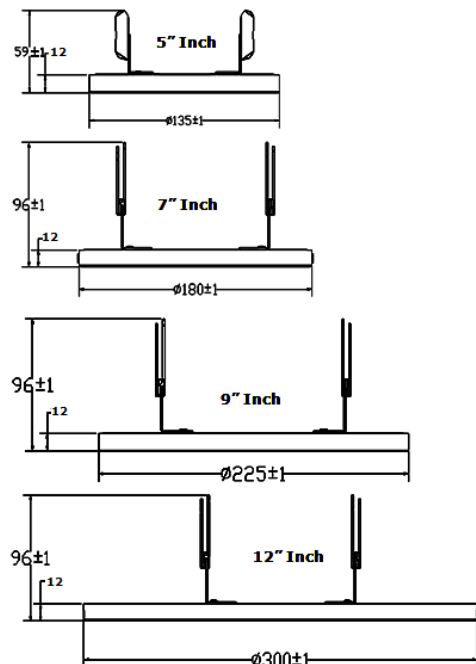

CCT Range: WW: 2800-3100K, NW: 3900-4100K, PW: 4700-5000K

Dimensions

Light Distribution Curve

Features

- High Quality SMD2835 LED Chip
- Long Lifespan: >30,000 Hrs
- High-tech Optical Design
- Environmental friendly, no mercury, no pollution
- Quick Lightening, no strobe