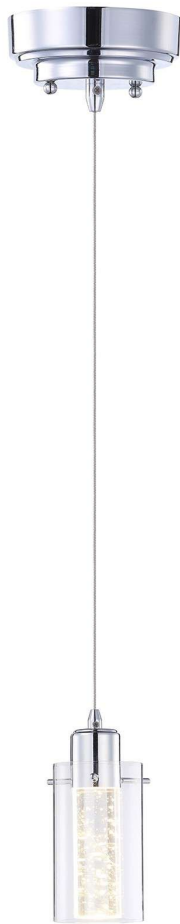

LED MINI-PENDANT

LED MINI-PENDANT

08 WATTS