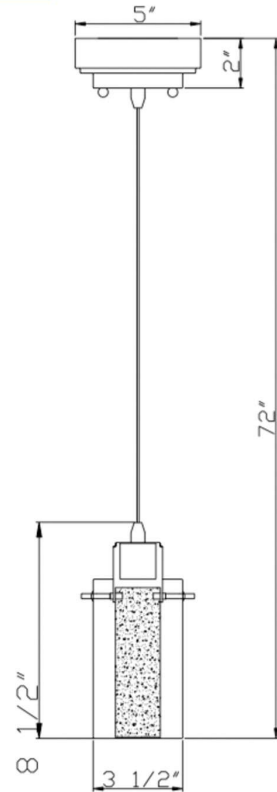

LED MINI-PENDANT

LED MINI-PENDANT

08 WATTS

PRODUCT SPECIFICATION:

Color Temperature: 3000K

CRI: >80

Lumen: 400LM

Input Power: 08W

Input Voltage: 120V-277V

Dimmable: Yes

Base: Led Integrated

Material: Steel with Glass

Housing Color: Chrome with
Outer Clear Glass with Bubble Glass

Waterproof Rating: (IP64)

Lifespan: 50000 Hours

CHART: