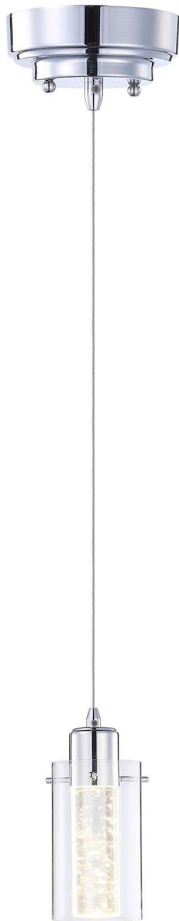

# LED MINI-PENDANT

## LED MINI-PENDANT

08 WATTS

### PRODUCT SPECIFICATION:

**Color Temperature:** 3000K

**CRI:** >80

**Lumen:** 400LM

**Input Power:** 08W

**Input Voltage:** 120V-277V

**Dimmable:** Yes

**Base:** Led Integrated

**Material:** Steel with Glass

**Housing Color:** Chrome with  
Outer Clear Glass with Bubble Glass

**Waterproof Rating:** (IP64)

**Lifespan:** 50000 Hours